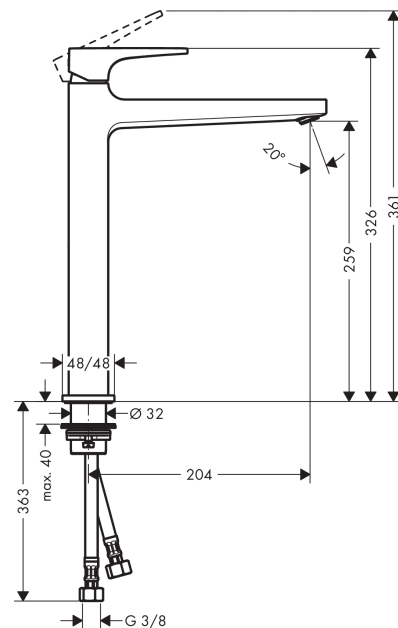

Metropol

Single lever basin mixer 260 with lever handle for washbowls with push-open waste set

Surfaces: **Matt White** Article Number: **32512700**

Description

product features

- consists of: single lever basin mixer, waste set
- ComfortZone 260
- projection 204 mm
- spray type: normal spray
- maximum flow rate at 3 bar: 5 l/min
- ceramic cartridge
- temperature limitation adjustable
- suitable for continuous flow water heaters
- push-open waste set G 1¼
- material waste set: metal
- connection type: G ¾ connections
- connection dimension: DN15

Technology

Design awards

Product image

Scale drawing

Flowchart

Metropol
Single lever basin mixer 260 with lever handle for washbowls with push-open waste set
 Surfaces: **Matt White** Article Number: **32512700**

Exploded Drawing

Year of production: >04/20

Metropol

Single lever basin mixer 260 with lever handle for washbowls with push-open waste set

Surfaces: **Matt White** Article Number: **32512700**

Spare part list

Year of production: >04/20

Pos.	Description	Article Number	Price	PU
1	handle	92995700	-	1
2	screw cover	95704000	-	1
3	flange	92625700	-	1
4	nut	92689000	-	1
5	O-ring 27x1,5	92527000	-	1
6	O-ring 25x1,5	98146000	-	1
7	cartridge, assy	97685000	-	1
8	seal	98865000	-	1
9	adapter for cartridge	92628000	-	1
10	adapter for cartridge	98866000	-	1
11	O-ring 23x2	98398000	-	1
12	aerator M24x1 (5 l/min)	92996000	-	1
13	service tool	95661000	-	1
14	O-ring 32x1,5	92936000	-	1
15	escutcheon	93048700	-	1
16	fixing set (Ø 32)	13961000	-	1
17	flat seal	98749000	-	1
18	lever collar	97548000	-	1
19	connection hose 600 mm M8x0,75 G3/8	96556000	-	1
20	O-ring 6,6x1,6	93019000	-	1
a	fixation extension 35 mm	13898000	-	1