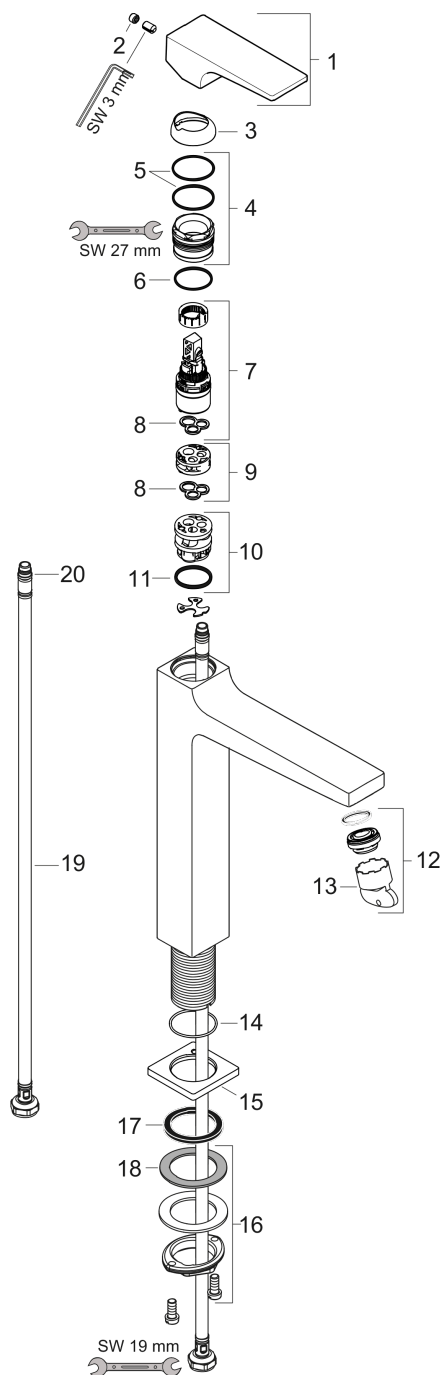

Metropol

Single lever basin mixer 260 with lever handle for washbowls with push-open waste set

Surfaces: **Matt White** Article Number: **32512700**

Description

product features

- consists of: single lever basin mixer, waste set
- ComfortZone 260
- projection 204 mm
- spray type: normal spray
- maximum flow rate at 3 bar: 5 l/min
- ceramic cartridge
- temperature limitation adjustable
- suitable for continuous flow water heaters
- push-open waste set G 1¼
- material waste set: metal
- connection type: G ¾ connections
- connection dimension: DN15

Technology

Design awards

Product image

Scale drawing

Flowchart

Metropol
Single lever basin mixer 260 with lever handle for washbowls with push-open waste set
 Surfaces: **Matt White** Article Number: **32512700**

Exploded Drawing

Year of production: >04/20

Metropol

Single lever basin mixer 260 with lever handle for washbowls with push-open waste set

Surfaces: **Matt White** Article Number: **32512700**

Spare part list

Year of production: >04/20

Pos.	Description	Article Number	Price	PU
1	handle	92995700	-	1
2	screw cover	95704000	-	1
3	flange	92625700	-	1
4	nut	92689000	-	1
5	O-ring 27x1,5	92527000	-	1
6	O-ring 25x1,5	98146000	-	1
7	cartridge, assy	97685000	-	1
8	seal	98865000	-	1
9	adapter for cartridge	92628000	-	1
10	adapter for cartridge	98866000	-	1
11	O-ring 23x2	98398000	-	1
12	aerator M24x1 (5 l/min)	92996000	-	1
13	service tool	95661000	-	1
14	O-ring 32x1,5	92936000	-	1
15	escutcheon	93048700	-	1
16	fixing set (Ø 32)	13961000	-	1
17	flat seal	98749000	-	1
18	lever collar	97548000	-	1
19	connection hose 600 mm M8x0,75 G3/8	96556000	-	1
20	O-ring 6,6x1,6	93019000	-	1
a	fixation extension 35 mm	13898000	-	1