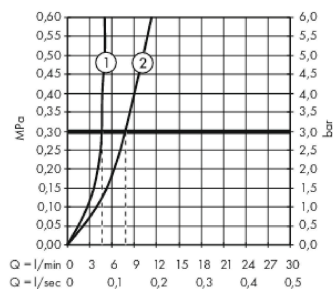

Metropol

Single lever basin mixer 260 with lever handle for washbowls with push-open waste set

Surfaces: **Matt White** Article Number: **32512700**

Description

product features

- consists of: single lever basin mixer, waste set
- ComfortZone 260
- projection 204 mm
- spray type: normal spray
- maximum flow rate at 3 bar: 5 l/min
- ceramic cartridge
- temperature limitation adjustable
- suitable for continuous flow water heaters
- push-open waste set G 1¼
- material waste set: metal
- connection type: G ¾ connections
- connection dimension: DN15

Technology

Design awards

Product image

Scale drawing

Flowchart

Metropol
Single lever basin mixer 260 with lever handle for washbowls with push-open waste set
 Surfaces: **Matt White** Article Number: **32512700**

Exploded Drawing

Year of production: >04/20

Metropol

Single lever basin mixer 260 with lever handle for washbowls with push-open waste set

Surfaces: **Matt White** Article Number: **32512700**

Spare part list